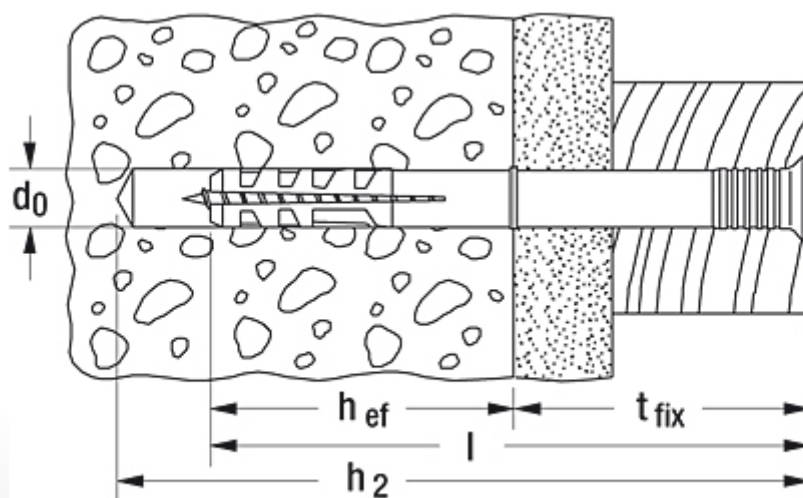

Пирон-дюбел N 8 x 80/40 S

SB-Karte NV, блистер

Drill hole diameter	d_0	8	[mm]
Anchor length	l	80	[mm]
Effect. anchorage depth	h_{ef}	40	[mm]
Min. drill hole depth	h_1	95	[mm]
Min. drill hole depth for through fixings	h_2	95	[mm]
Max. fixture thickness	t_{fix}	40	[mm]
Drive		PZ3	
fischer drive screw	$d_s \times l_s$	5 x 85	[mm]
Card contents		10 x N 8 x 80, 10 x nail 5 x 85 Z pre-assembled	
Sales unit		10	[pcs]
GTIN (EAN Code)		8590369843353	